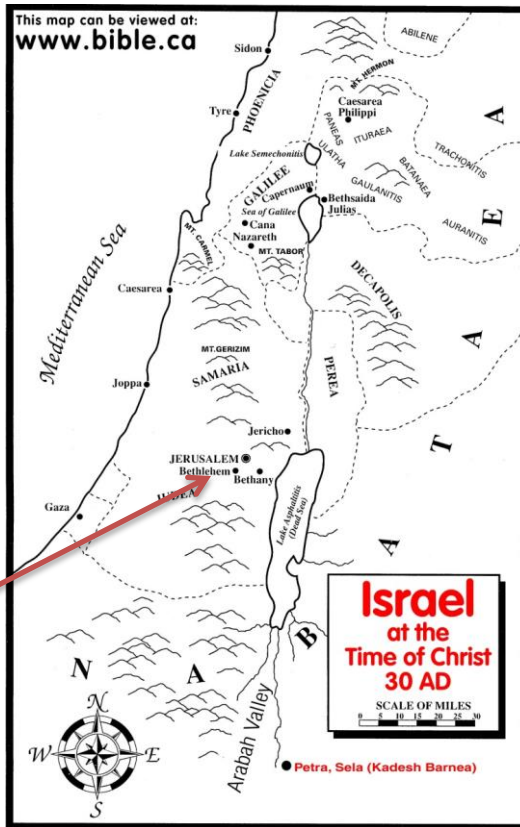

## **PROJECT #1**

**Create a poster of the events of Jesus' life.**

- 1 )Begin with a map of Galilee and Judea. You can find an outline map on several of the websites linked on the Messiah webpage. The map used here comes from the [www.bible.ca](http://www.bible.ca) site.
- 2) Place it in the center of the poster. Use colored pencils to add color and interest.
- 3) Identify the sites associated with Jesus as you read through the gospel. Place a picture you've gotten from the Internet and a short description of what happened at that location. Continue adding to the poster through your study.

Your poster will need to be large enough to allow for many locations. Your pictures and descriptions will have to be smaller than how the sample appears.

Bethlehem in 1880

This is where Jesus

was born.